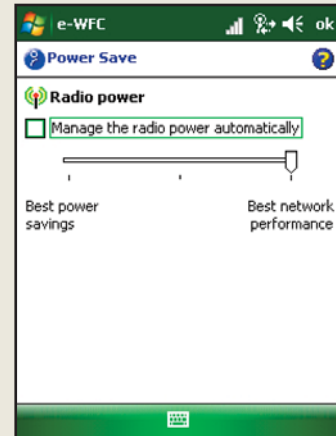

Power Save options help you conserve battery power

Sales Offices
Corporate Headquarters:
39700 Eureka Drive
Newark, CA 94560 USA

Web: socketmobile.com

Phone: +1-510-933-3000

USA & Canada Toll Free: 800-552-3300

Fax: +1-510-933-3030

Online: socketmobile.com/contact

© 2010, Socket Mobile, Inc. Socket, the Socket logo, Business Mobility Now!, Go Wi-Fi!, Wi-Fi Companion, Enhanced Wi-Fi Companion, SoMo and Battery Friendly are registered trademarks or trademarks of Socket Mobile, Inc. Wi-Fi and the Wi-Fi Certified logo are registered trademarks of the Wi-Fi Alliance. Microsoft is a registered trademark of Microsoft Corporation in the United States and other countries. All other brand and product names are trademarks of their respective holders. 6450-00177 D 4/2010