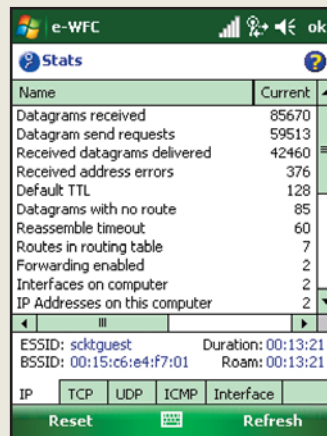

Enhanced Wi-Fi Companion™ Software

Graphical main screen shows connection properties at a glance

Wi-Fi Finder shows detailed data about wireless networks in range

Profile editor automatically detects WLAN settings and populates fields

Real-time graphs of signal quality, data rate, and more

Comprehensive connection statistics shown in handy tables

Power Save options help you conserve battery power

Sales Offices
Corporate Headquarters:
39700 Eureka Drive
Newark, CA 94560 USA