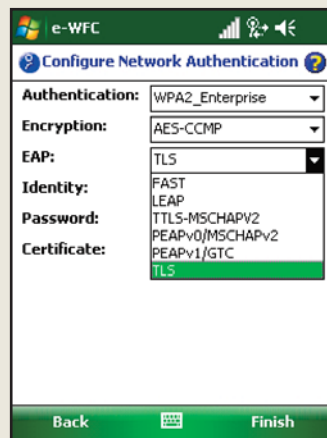

FEATURES

- CCX 4.0 certified to ensure compatibility with Cisco WLAN infrastructure, including features for enhanced security, mobility, quality of service and network management
- Supports tiered levels of security
- Highly scalable
- Support for a wide range of security protocols, including all EAP authentication processes
- Support for Wi-Fi Multimedia (WMM), a standard for Quality of Service (QoS)
- Support for CCKM based Fast Roaming
- Great for time-sensitive applications, with voice-specific enhancements for Voice over IP (VoIP) and streaming video
- User-friendly graphical interface shows connection properties at a glance. Tap on icons to quickly view IP addresses, install security certificates, find WLANs in range, and perform other functions
- Wi-Fi Finder provides detailed information about networks in range. You can filter and sort through the list to find the WLAN you want
- Profile editor automatically detects your WLAN settings and populates configuration fields
- Power Save utility includes automatic power management option to help you conserve battery power
- For advanced users, ping and trace route utilities provide valuable troubleshooting tools with comprehensive statistics displayed in handy graphs and tables
- Pre-loaded on the SoMo 650 and easy to install (not included with SoMo 650DX, which does not have Wi-Fi)

Enhanced Wi-Fi Companion™ Software

Graphical main screen shows connection properties at a glance

Wi-Fi Finder shows detailed data about wireless networks in range

Profile editor automatically detects WLAN settings and populates fields