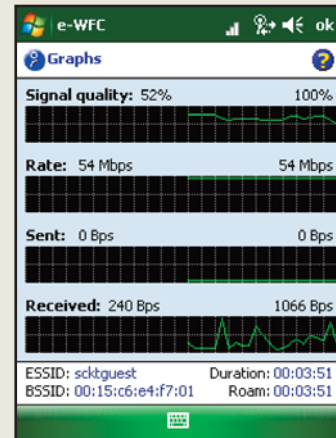

Enhanced Wi-Fi Companion™ Software

Graphical main screen shows connection properties at a glance

Wi-Fi Finder shows detailed data about wireless networks in range

Profile editor automatically detects WLAN settings and populates fields

Real-time graphs of signal quality, data rate, and more

Comprehensive connection statistics shown in handy tables

Power Save options help you conserve battery power

Sales Offices
Corporate Headquarters:
39700 Eureka Drive
Newark, CA 94560 USA