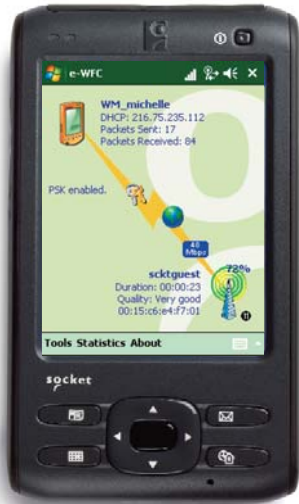

Advanced WLAN Software for Business Use

- **Advanced Business-Level Security** – Enhanced Wi-Fi Companion (e-WFC) secures proprietary business data communicating between your SoMo 650 and a wireless network with tiered levels of security
- **CCX Certified** – The software is certified for Cisco Compatible Extensions (CCX) version 4, so you can easily connect to Cisco WLAN products, found in nearly two-thirds of business Wi-Fi infrastructure today
- **Fast Roaming** – Enhanced Wi-Fi Companion includes support for CCKM for fast roaming between access points, making it ideal for time-sensitive applications such as Voice over IP (VoIP) and streaming video