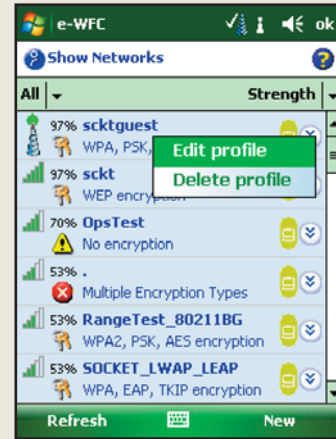

Wi-Fi Finder shows detailed data about wireless networks in range